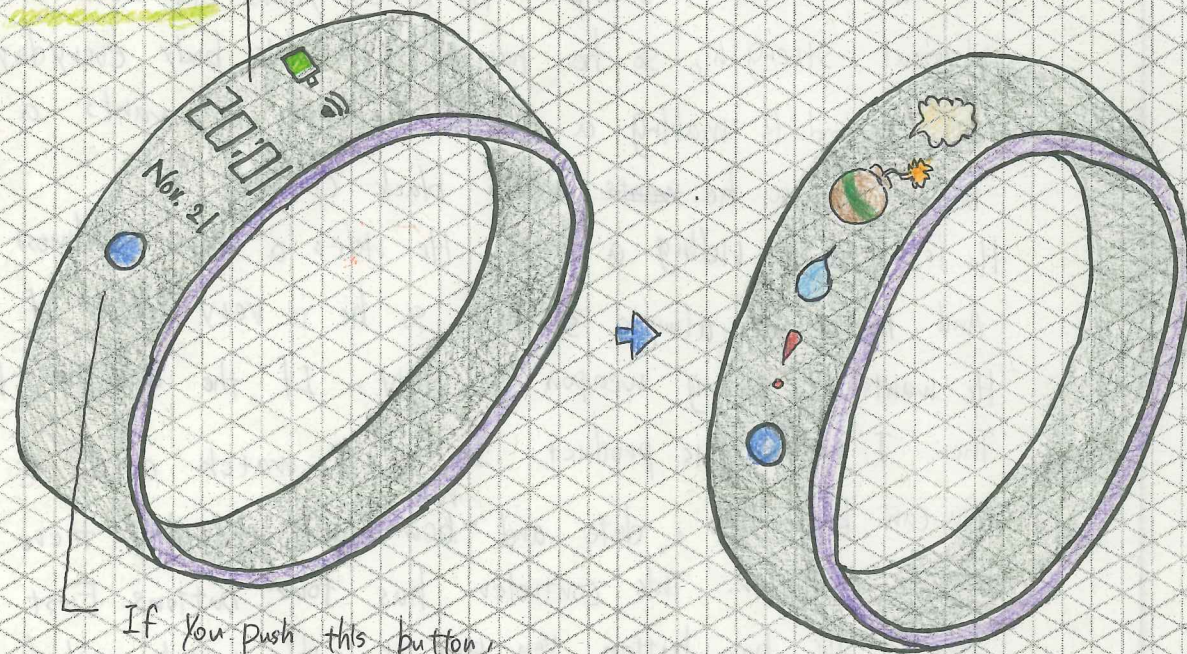

< Form >

This watch has a round shape, so it is easy to fit and not dangerous.

It can usually be used as a watch. You know time, date and how much charging there is.

< Material >

This watch and controller is made from silicon. Silicon is very light and strong so it doesn't break easily.

RC-K

If you push this button, the watch becomes a remote control.

☁️ ⇒ If you push this button, smoke comes out of the watch.

💧 ⇒ If you push this button, water comes out from the watch. Actually water is hidden inside this watch.

💣 ⇒ If you push this button, this watch explodes, but you can use it only once because if you push it, this watch breaks. Please be careful.

! ⇒ This controller connects with other knights so if you are in danger, you should push this button and you can ask for help.