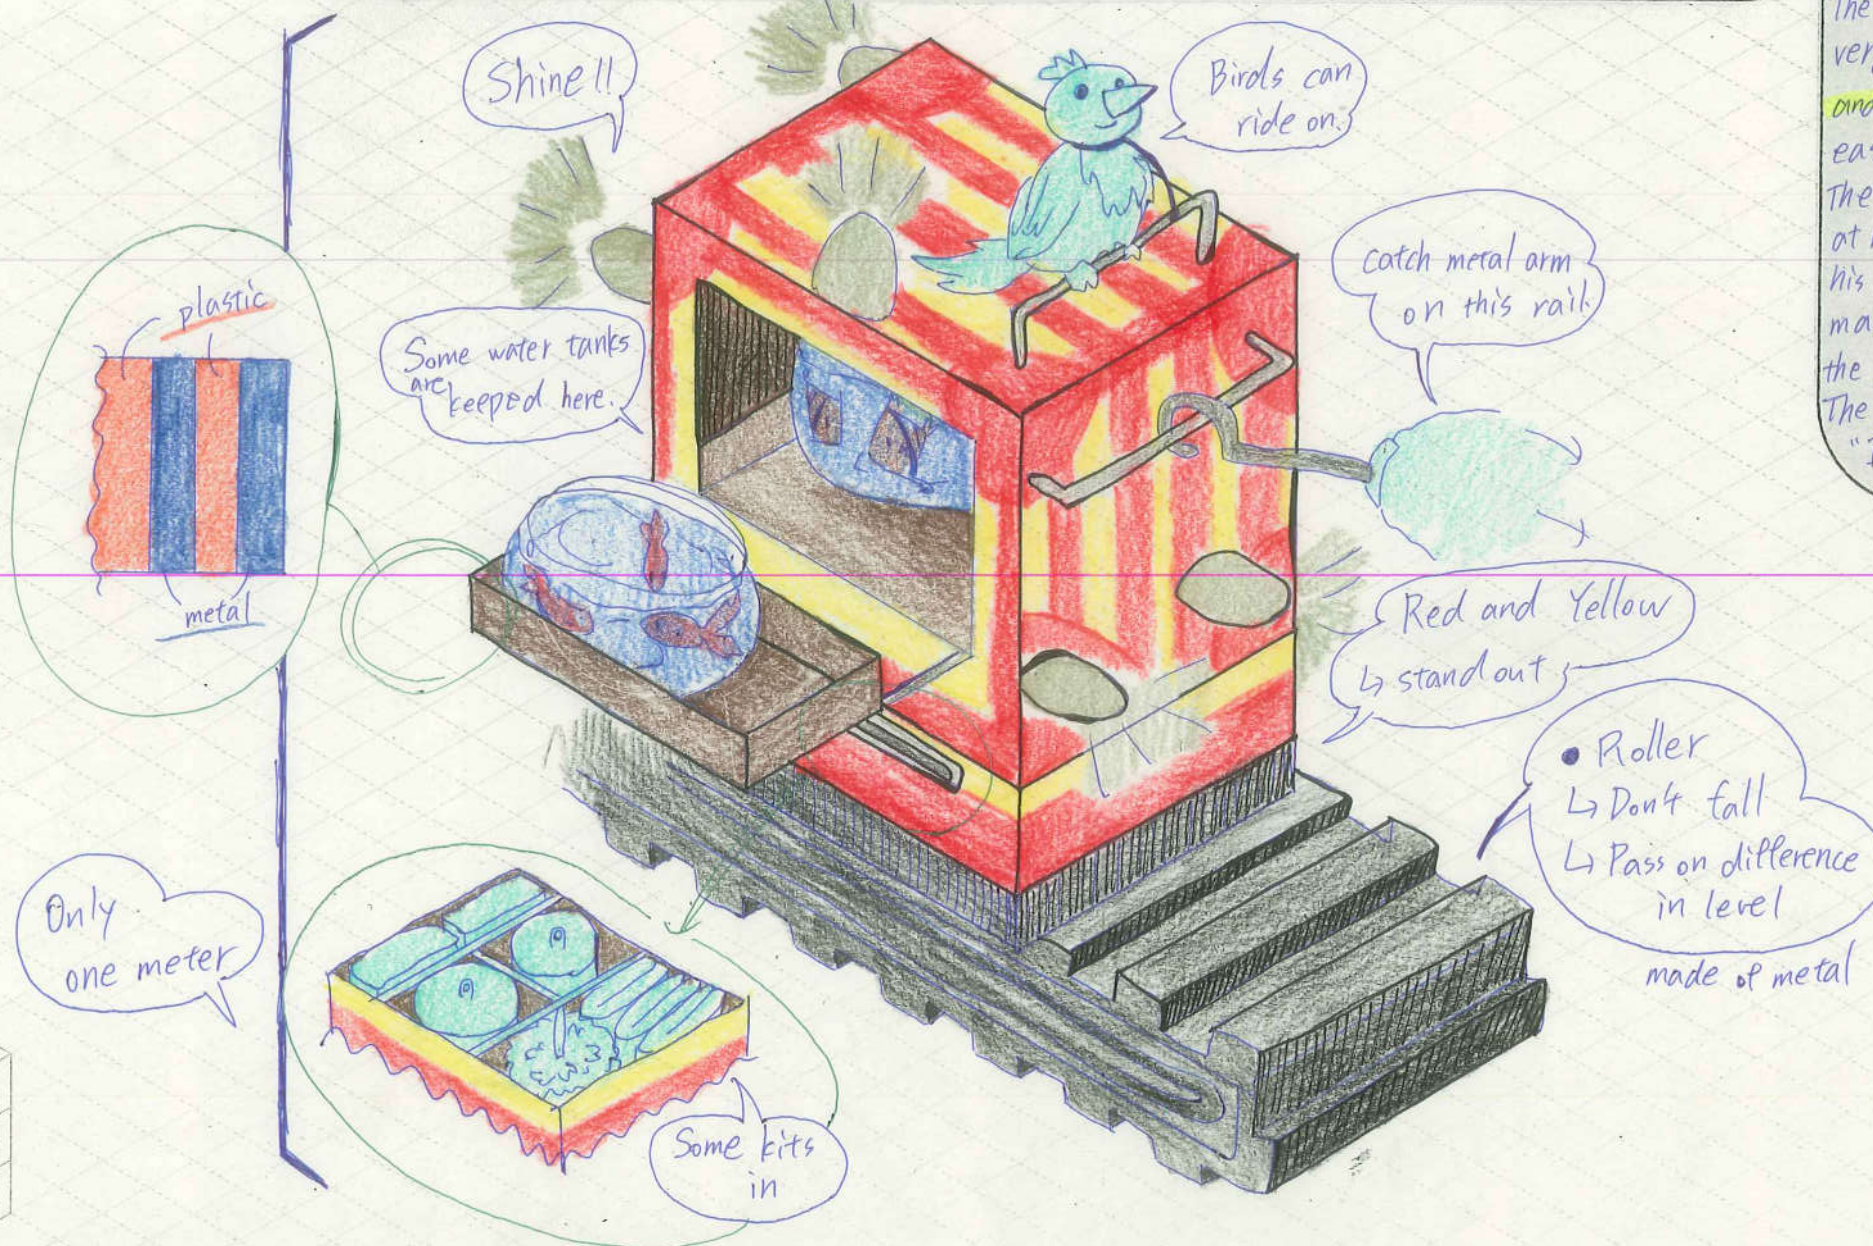

His ship isn't so strong and heavy. It swings in a storm very heavy. So there aren't any things on the ship and they are in some rooms. Though the client has some wounds, he can go upstairs to use rope and work on the ship as a member in a storm. And then, always the bird on him. I think they are very strong and tough.

PRODUCT DESCRIPTION

The product is an **object to carry things in**. The client has an arm. So I think the product is better **not to be heavy** so I'll make it of **plastic**. The client will use the product to carry his pets. So, if client carries fish with water tank, plastic will not absorb water. But, the products 'll be made of not only plastic, but also **metal**. Because the product has to be strong. His ship sometimes swings very heavier. But, metal is very heavy. I'll use **metal little**.

The client has one eye. So, he can't see things very well. So, the product's collar is **red and yellow**. The client'll be able to look for it easily.

The client will use it in the morning and at night. Because there are also some foods for his pets. And it's dark at that time. So I'll make it with **some lamps** to be light around the product.

The client who use it will be say "I can use it to take care of fishes easily."

CLIENT
PIRATE

PRODUCT NAME
NOT ROLLING ROLL

DESIGNER
_____

DESIGNER ID
_____