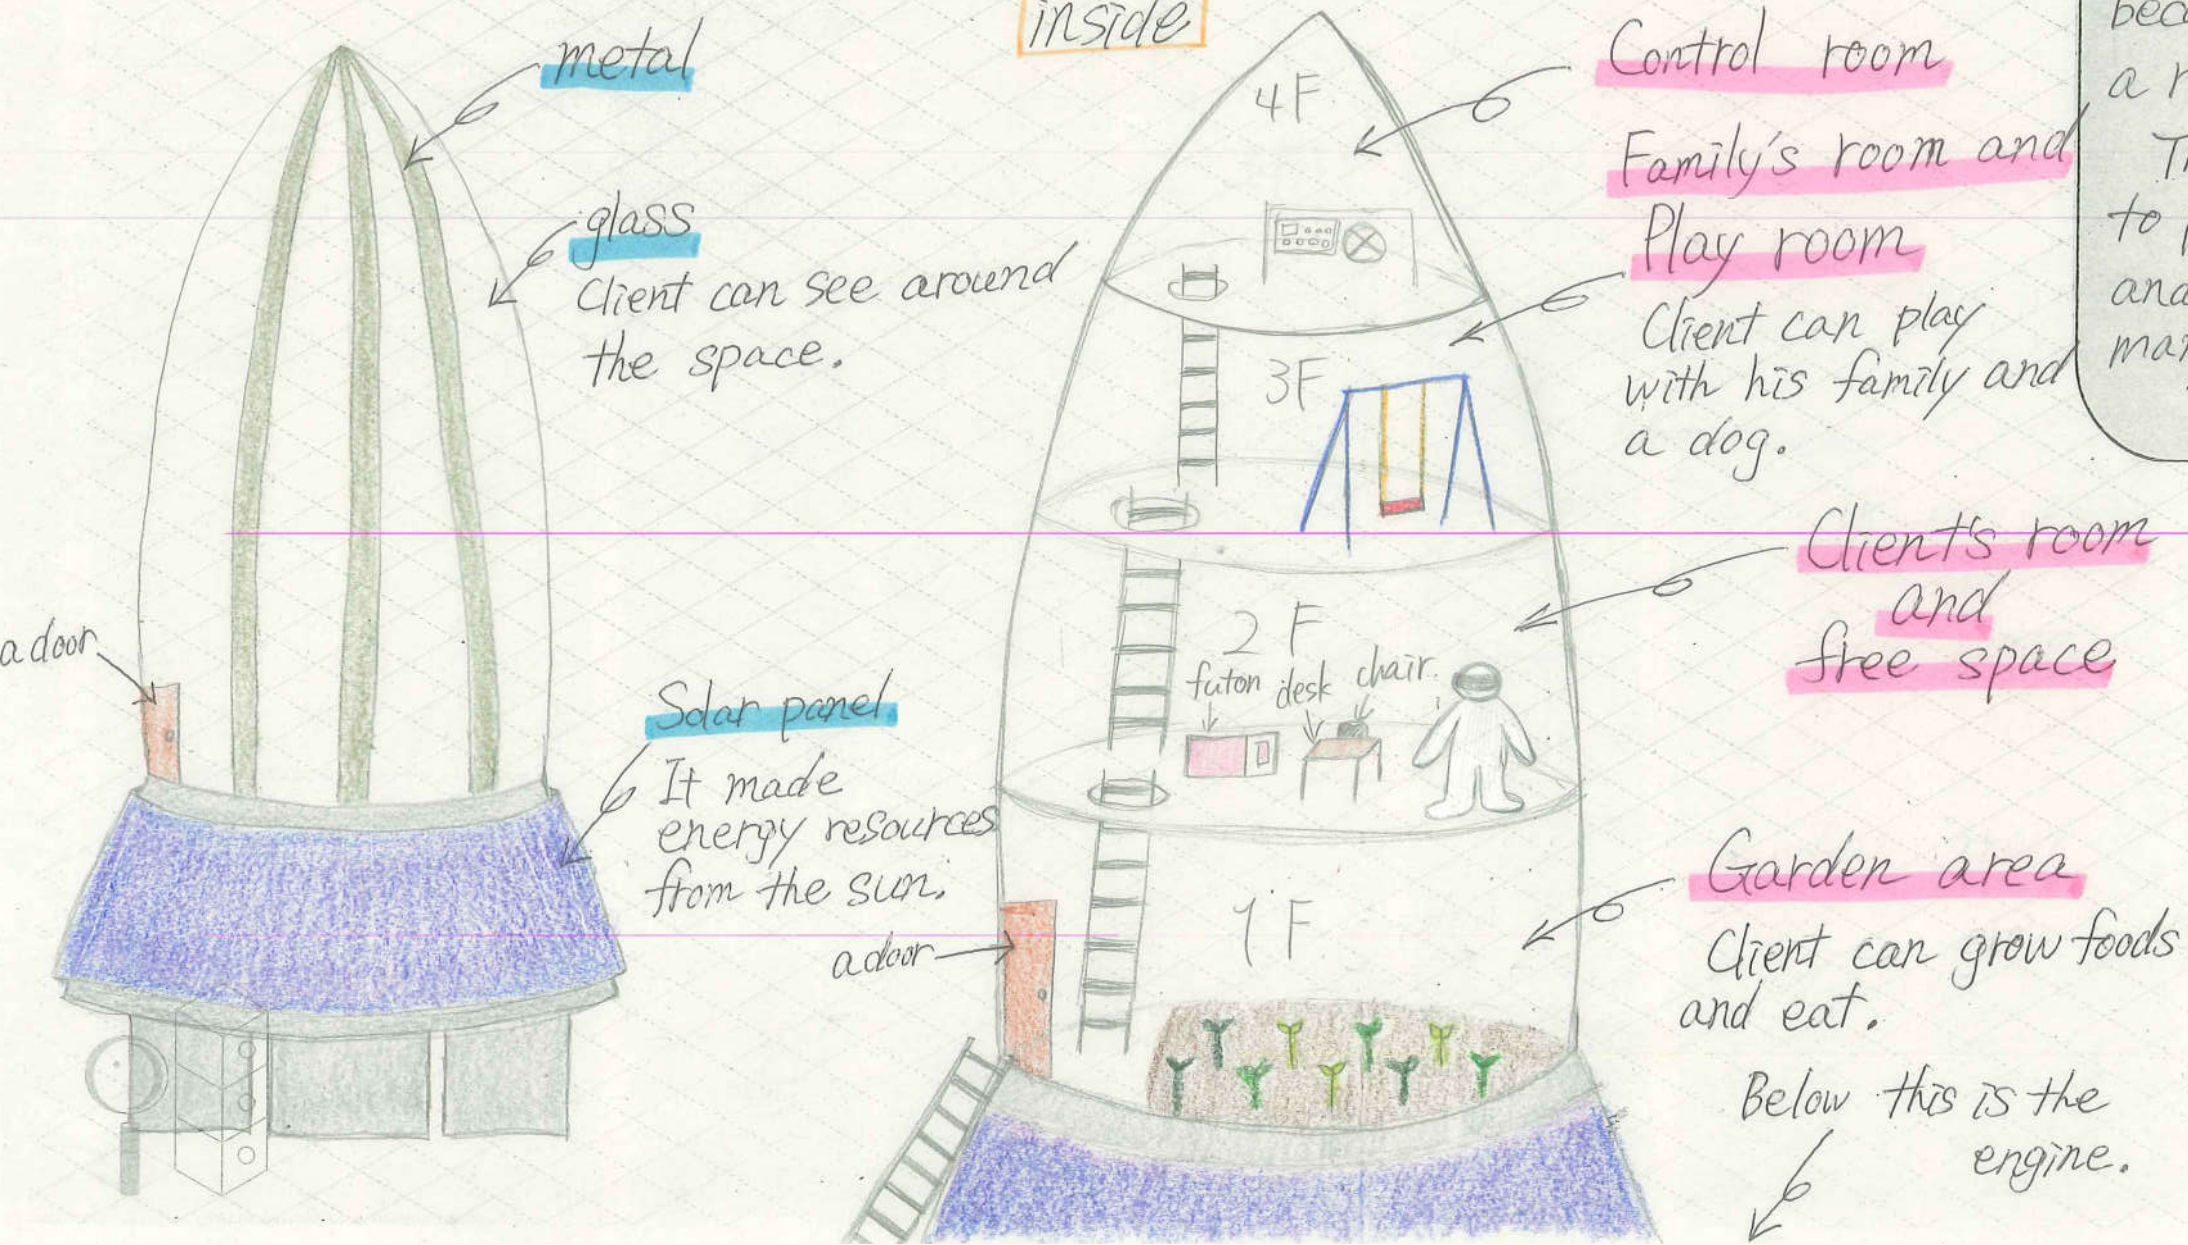

CLIENT PROFILE

My client is spaceman. His work is to do experiments and to explore about the space.

He is so smart and calm. He doesn't like a dirty room. He wants to spend in with his family in a clean house. And he hopes a house which can work hard and is useful to live in space.

PRODUCT DESCRIPTION

The product is a new house.

This is strong to endure to move in the space. So it is made of steel, metal and glass.

The house can move easily in space because it becomes a rocket.

There is a garden to play with family and dog. He can grow many usual foods, too.

outside

inside

CLIENT	Spaceman
PRODUCT NAME	Rocket house
DESIGNER	
DESIGNER ID	